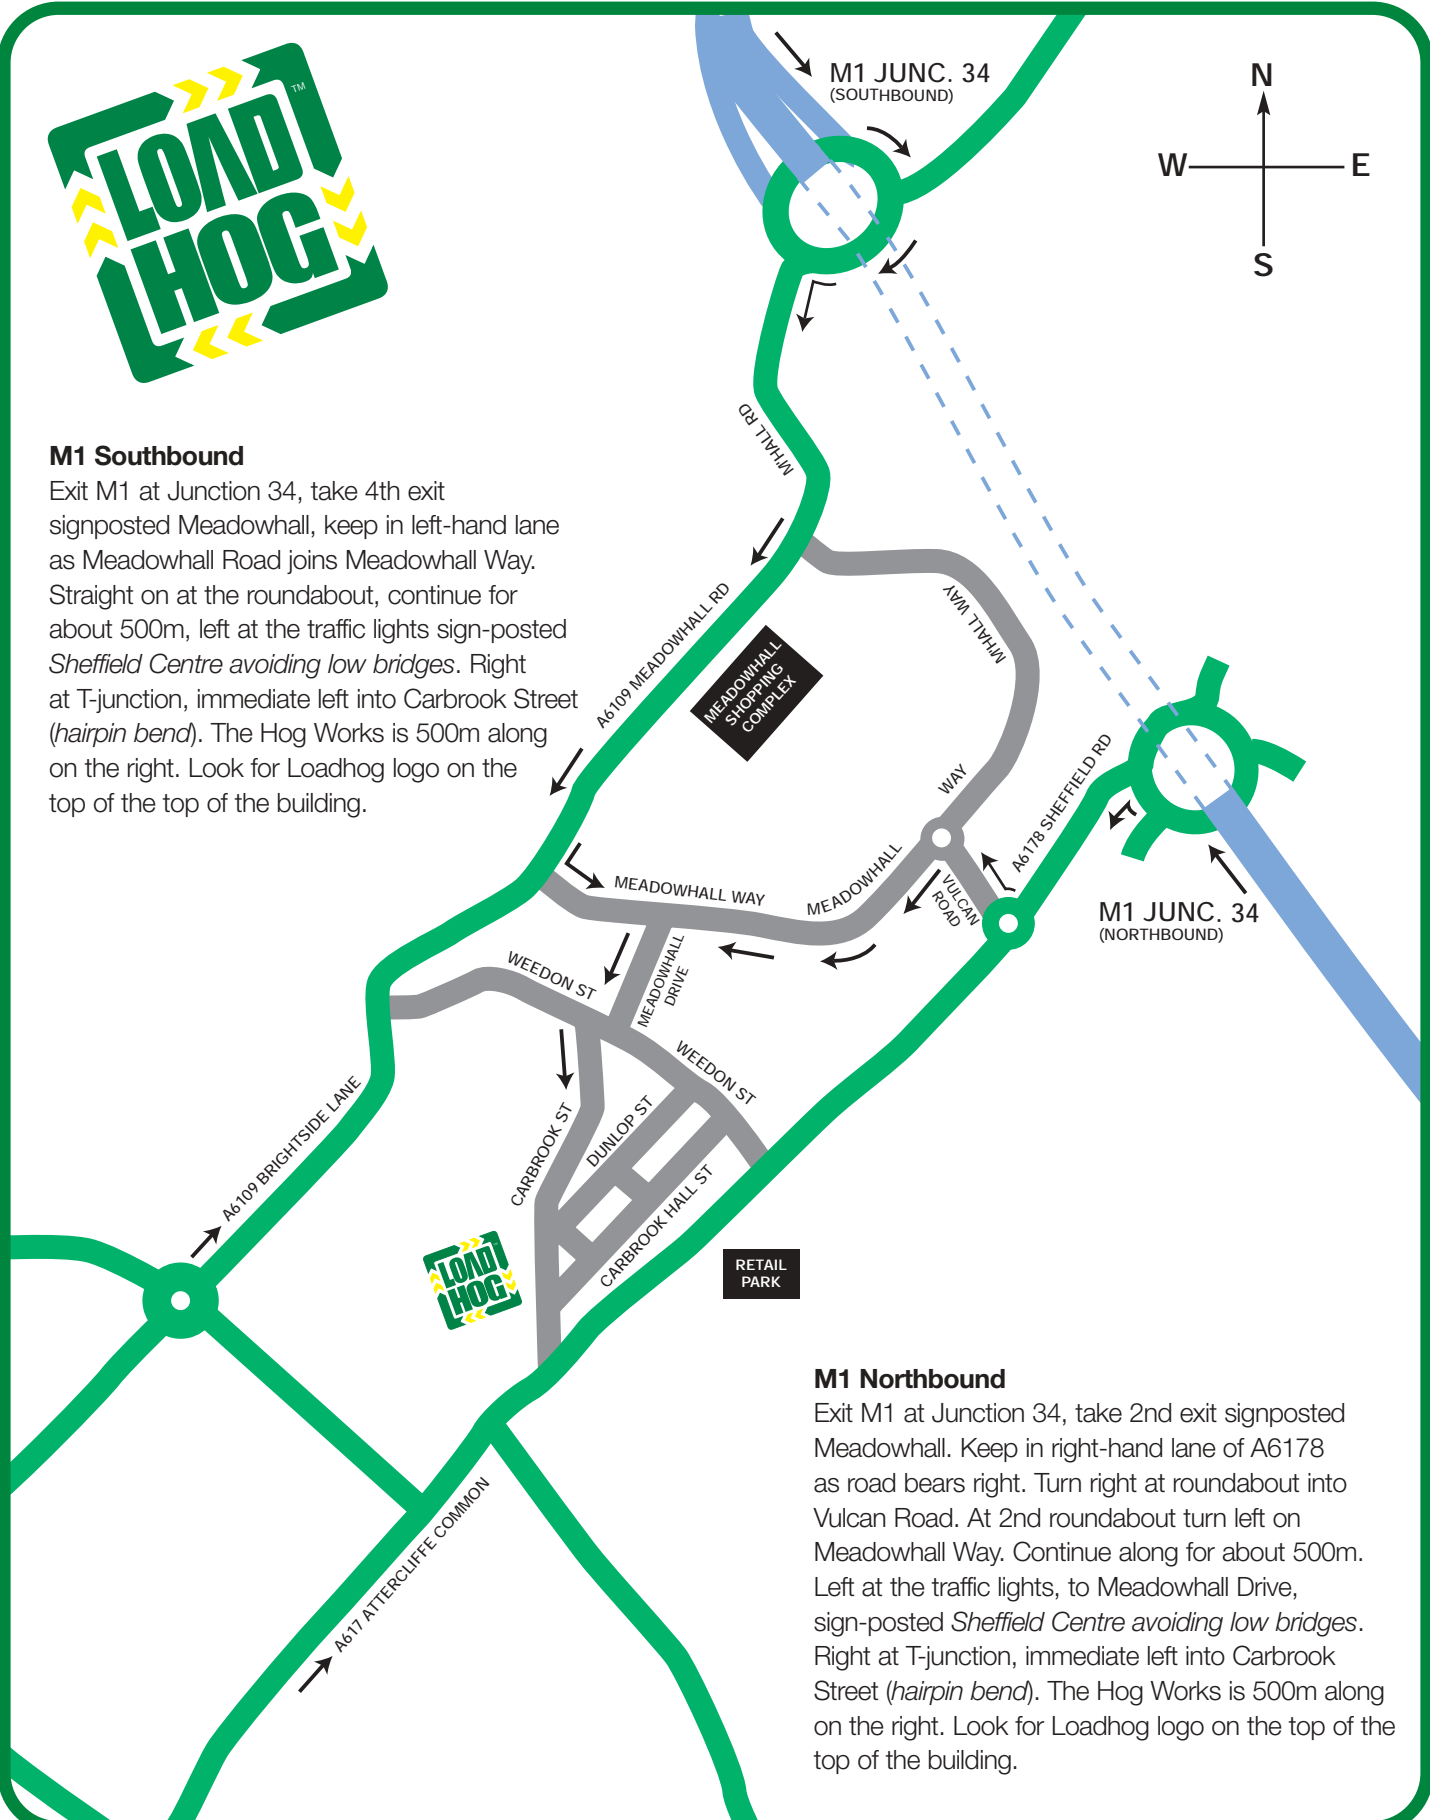

M1 Southbound

Exit M1 at Junction 34, take 4th exit signposted Meadowhall, keep in left-hand lane as Meadowhall Road joins Meadowhall Way. Straight on at the roundabout, continue for about 500m, left at the traffic lights sign-posted *Sheffield Centre* avoiding low bridges. Right at T-junction, immediate left into Carbrook Street (*hairpin bend*). The Hog Works is 500m along on the right. Look for Loadhog logo on the top of the top of the building.

M1 Northbound

Exit M1 at Junction 34, take 2nd exit signposted Meadowhall. Keep in right-hand lane of A6178 as road bears right. Turn right at roundabout into Vulcan Road. At 2nd roundabout turn left on Meadowhall Way. Continue along for about 500m. Left at the traffic lights, to Meadowhall Drive, sign-posted *Sheffield Centre* avoiding low bridges. Right at T-junction, immediate left into Carbrook Street (*hairpin bend*). The Hog Works is 500m along on the right. Look for Loadhog logo on the top of the top of the building.